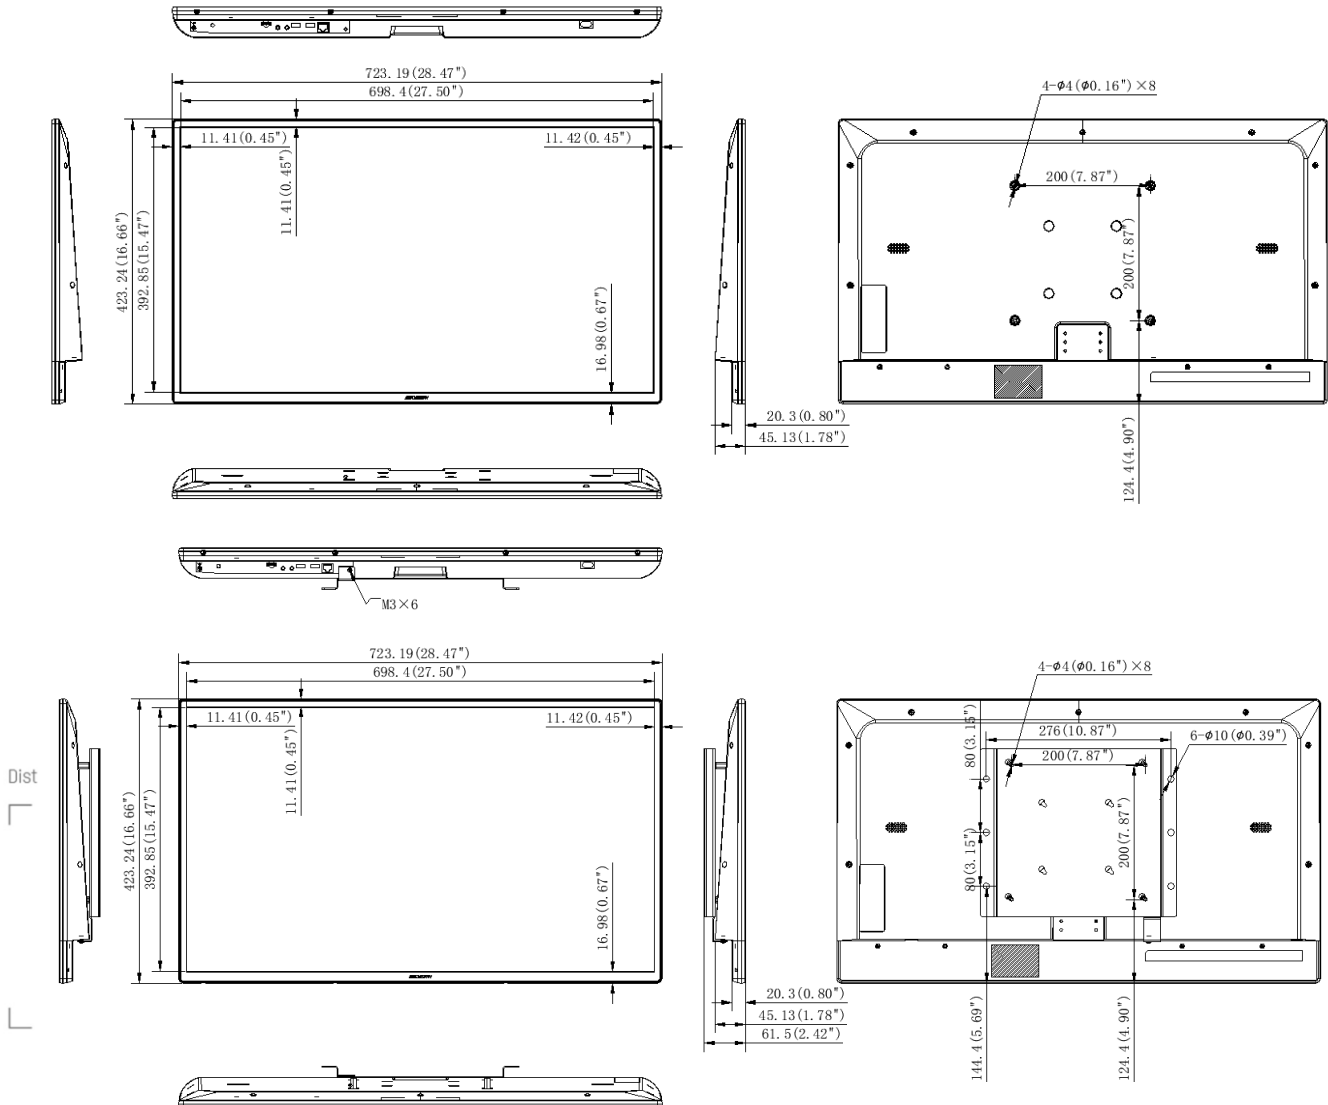

## ▪ Specification

Model		DS-D6032FN-B
Display	Viewing Angle	178°(H)/178°(V)
	Contrast Ratio	1200: 1
	Screen Size	31.5 inch
	Active Display Area	698.4 (H) mm × 392.85 (V) mm
	Backlight	ELED
	Pixel Pitch	0.36375 mm × 0.36375 mm
	Resolution	1920 × 1080@60 Hz
	Brightness	380 cd/m <sup>2</sup>
	Color Depth	8 bit, 16.7M
	Response Time	8 ms
	Color Gamut	68% NTSC
	Reliability	7 × 24h
	Refresh Rate	60 Hz
	Built-in System	Operation System
Processor		Cortex-A17, 4-core, main frequency 1.6 GHz
Memory		2 GB
Built-in Storage		8 GB EMMC, 32 GB TF Card
Interface	Video & Audio Input	AUDIO IN × 1
	Video & Audio Output	AUDIO OUT × 1, 8Ω 2 W loudspeaker × 2
	Network Interface	LAN × 1, Wi-Fi × 1
	Data Transmission Interface	USB 2.0 × 2, TF Card × 1, BT 4.0 × 1
Power	Standby Consumption	≤ 10 W
	Input Voltage	100 to 240 VAC, 50/60 Hz
	Power Consumption	≤ 75 W
Working Environment	Working Temperature	0°C to 40°C (32°F to 104°F)
	Working Humidity	10% to 80% RH
	Storage Temperature	-20°C to 60°C (-4°F to 140°F)
	Storage Humidity	10% to 80% RH
General	Material Type	DAT, MPG, VOB, TS, AVI, MKV, MP4, MOV, 3GP, TS, FLV, WEBM, ASF, MP1, MP2, MP3, WMA, WAV, OGG, OGA, FLAC, ACC, M4A, XMF, MXMF, RTTTL, RTX, OTA, IMY, JPG, JPEG, BMP, GIF, PNG
	Mounting Type	Wall-Mounted
	Product Dimensions (W × H × D)	723.24 (H) mm × 423.25 (V) mm × 61.5 (D) mm (with wall-mounted backboard) (28.47" × 16.66" × 2.42") 723.24 (H) mm × 423.25 (V) mm × 45.13(D) mm (without wall-mounted backboard) (28.47" × 16.66" × 1.78")
	Package Dimensions (W × H × D)	898 mm × 152 mm × 544 mm (35.35" × 5.98" × 21.42")
	Net weight	5.90 Kg (13.01 lb)
	Gross weight	8.60 Kg (18.96 lb)
	Packing List	Wall-mounted backboard × 1, screws M3 × 6, power cord × 1, remote control × 1, battery × 2, screw package × 1

## Dimension